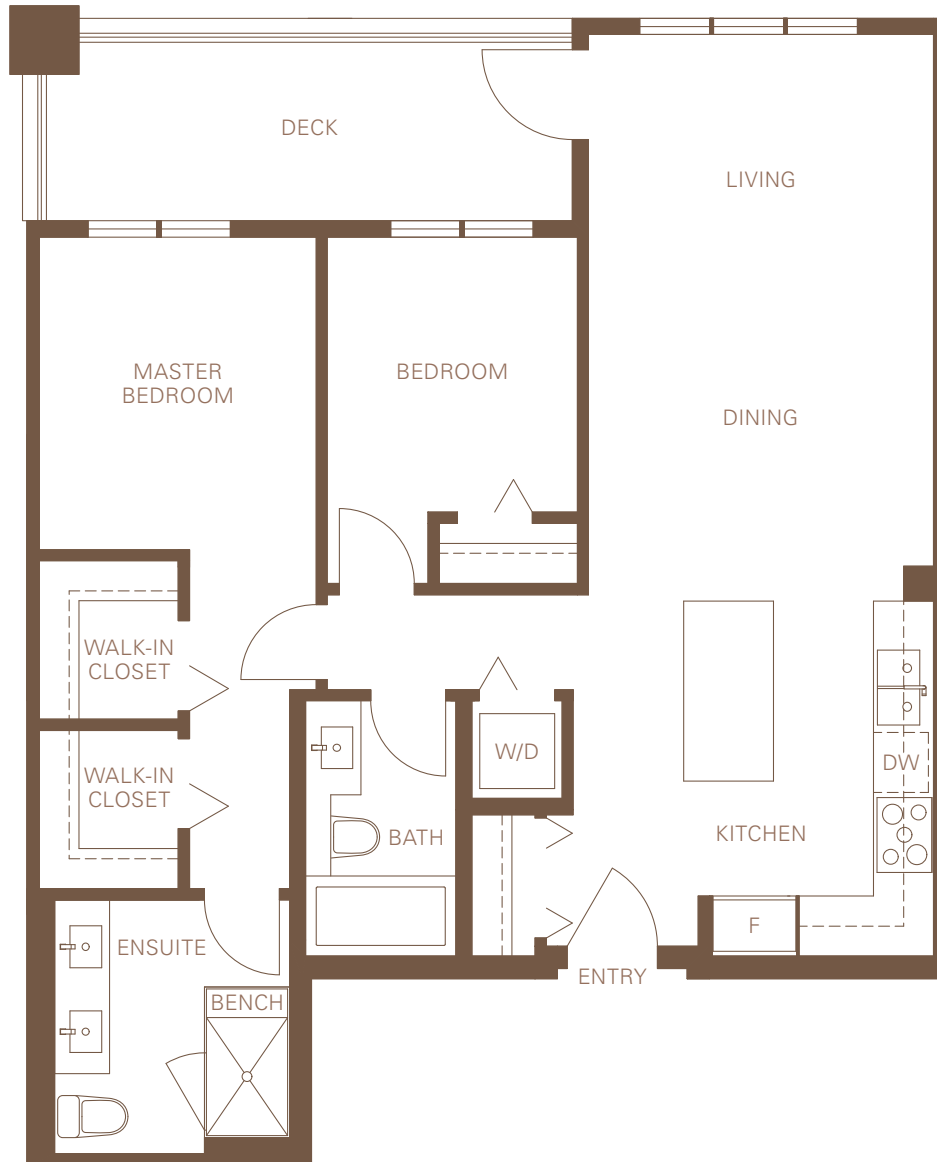

# PLAN D5

## DARTMOUTH SERIES

2 Bedroom, 2 Bathroom, Approx. 888 Sq.Ft.

The developer reserves the right to make modifications or substitutions should they be necessary. Any measurements provided are approximate only. The quality residences at Union Park are built by Polygon Union Park Homes Ltd. 12/11/18