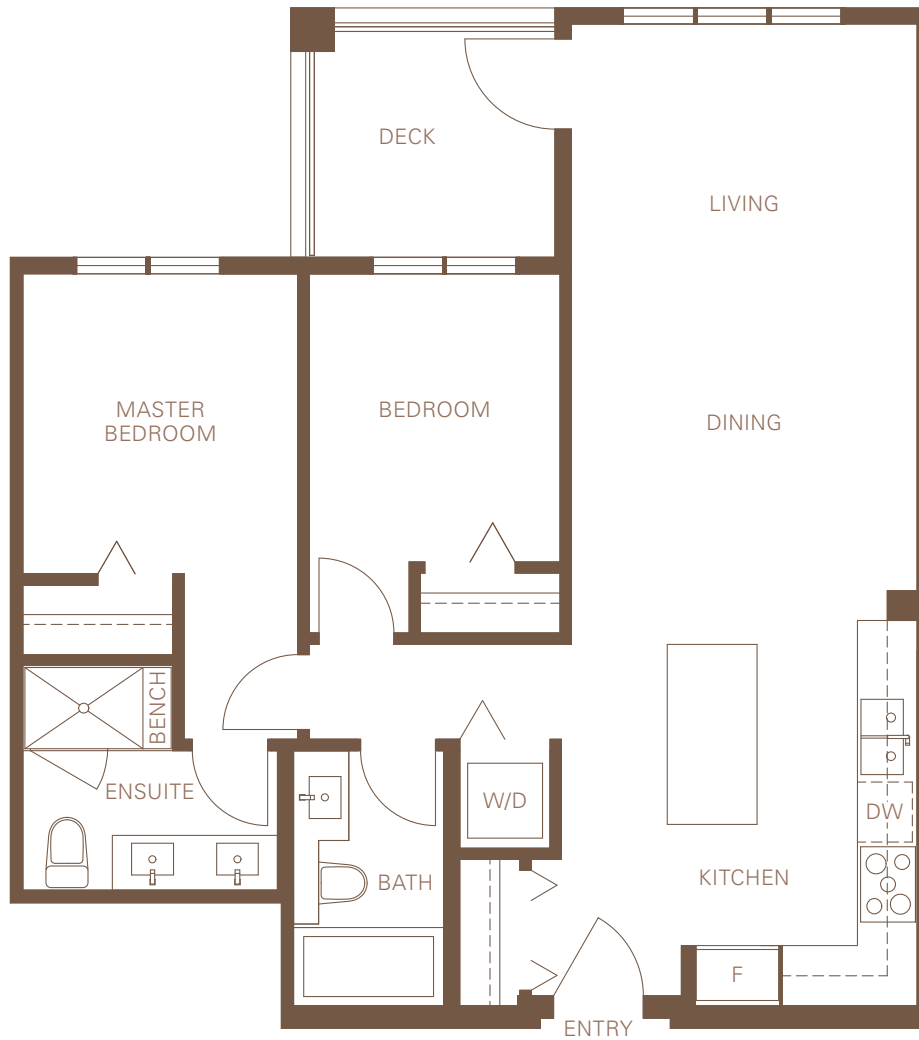

# PLAN D4

## DARTMOUTH SERIES

2 Bedroom, 2 Bathroom, Approx. 824 Sq.Ft.

The developer reserves the right to make modifications or substitutions should they be necessary. Any measurements provided are approximate only. The quality residences at Union Park are built by Polygon Union Park Homes Ltd. 01/17/19