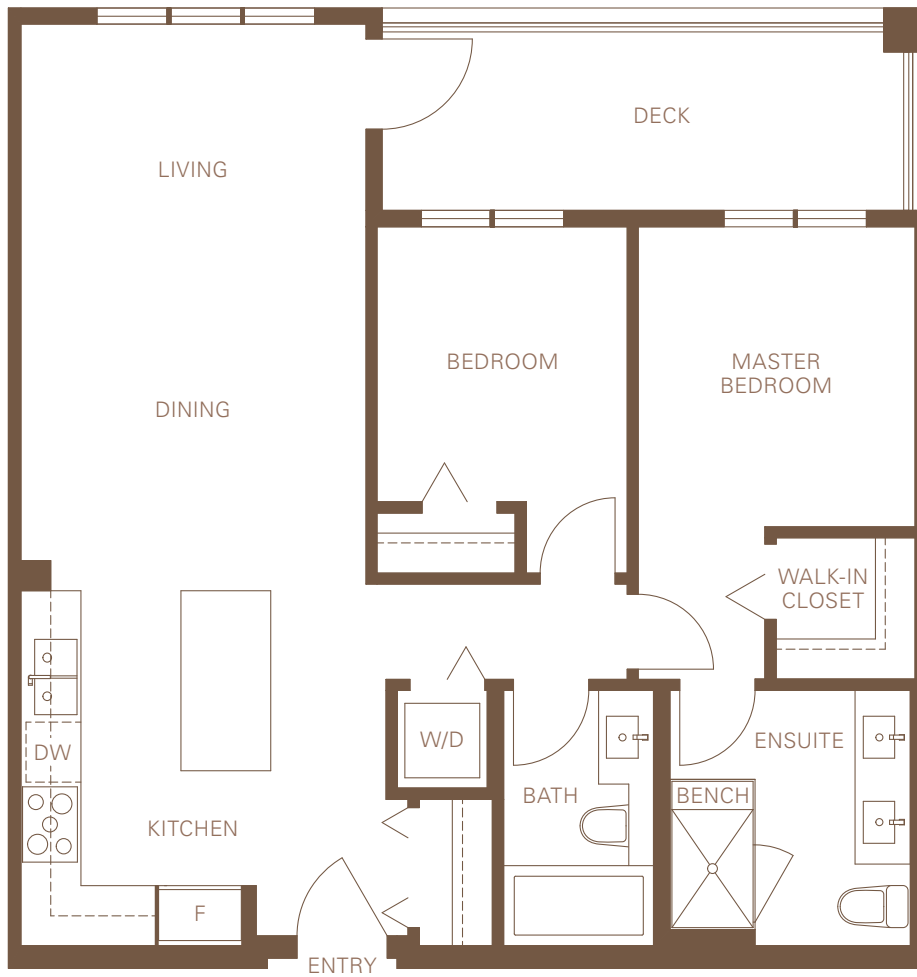

PLAN D1

DARTMOUTH SERIES

2 Bedroom, 2 Bathroom, Approx. 820 Sq.Ft.

The developer reserves the right to make modifications or substitutions should they be necessary. Any measurements provided are approximate only. The quality residences at Union Park are built by Polygon Union Park Homes Ltd. 11/20/18