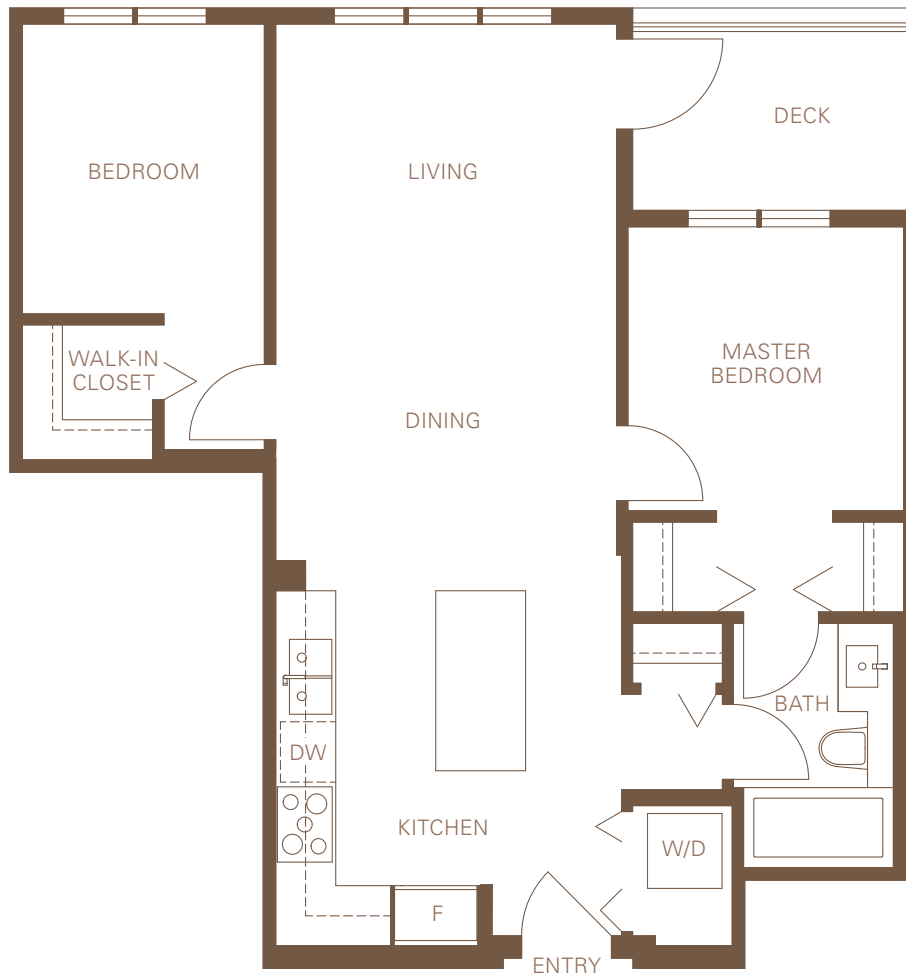

PLAN C

CORNERBROOKE SERIES

2 Bedroom, 1 Bathroom, Approx. 710 Sq.Ft.

The developer reserves the right to make modifications or substitutions should they be necessary. Any measurements provided are approximate only. The quality residences at Union Park are built by Polygon Union Park Homes Ltd. 11/20/18