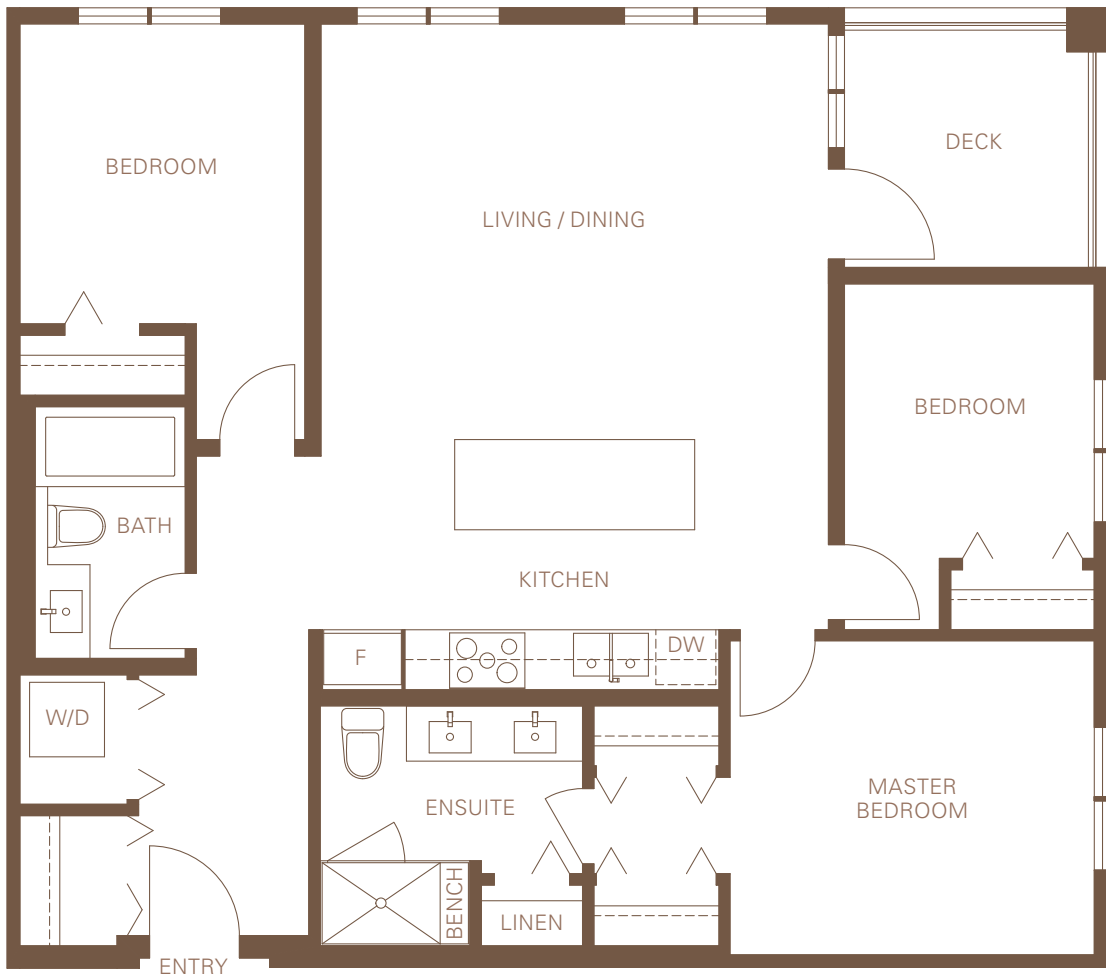

# PLAN G

## GREENWAY SERIES

3 Bedroom, 2 Bathroom, Approx. 1,060 Sq.Ft.

The developer reserves the right to make modifications or substitutions should they be necessary. Any measurements provided are approximate only. The quality residences at Union Park are built by Polygon Union Park Homes Ltd. 04/25/19