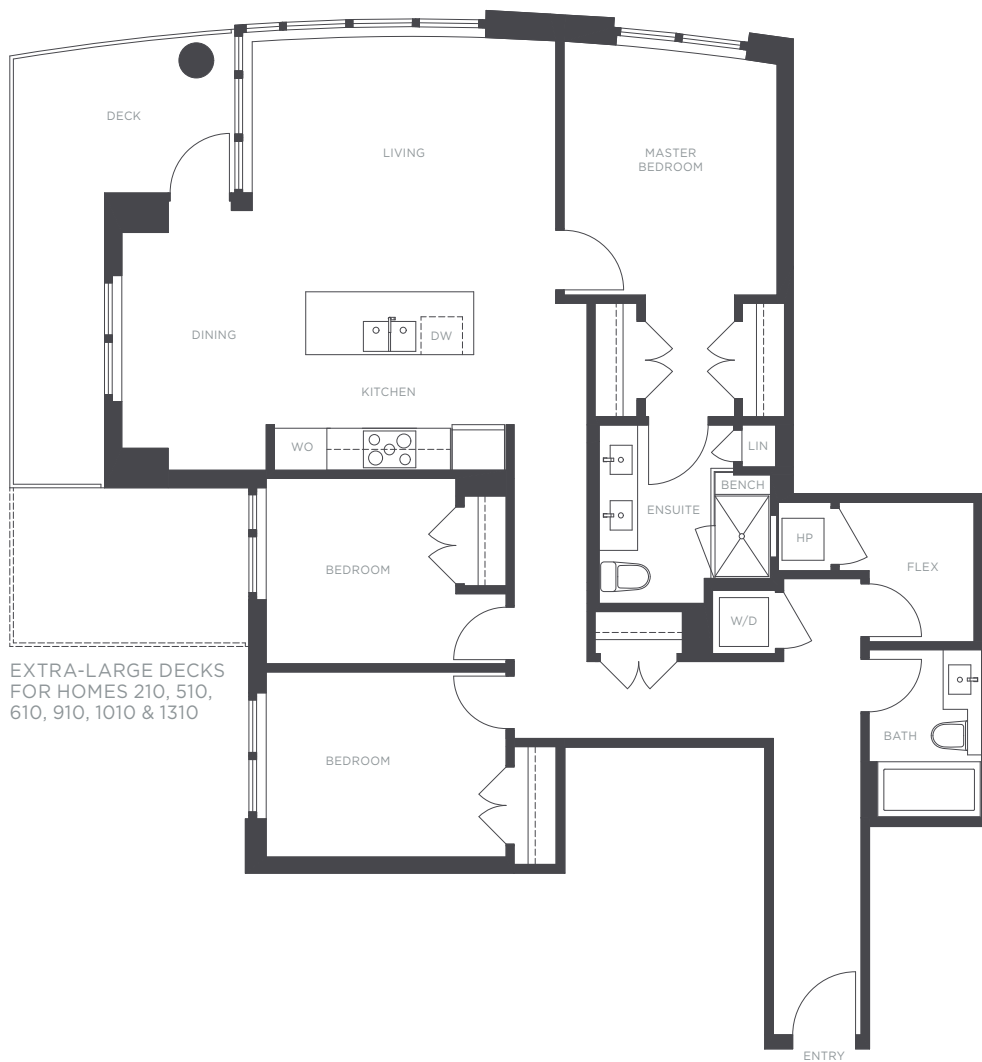

# THE RESIDENCES

— AT NOBEL PARK —

**PLAN H**  
3533 ROSS DRIVE

**3 BEDROOM + FLEX**  
**2 BATHROOM**  
APPROX. 1,277 SQ. FT.