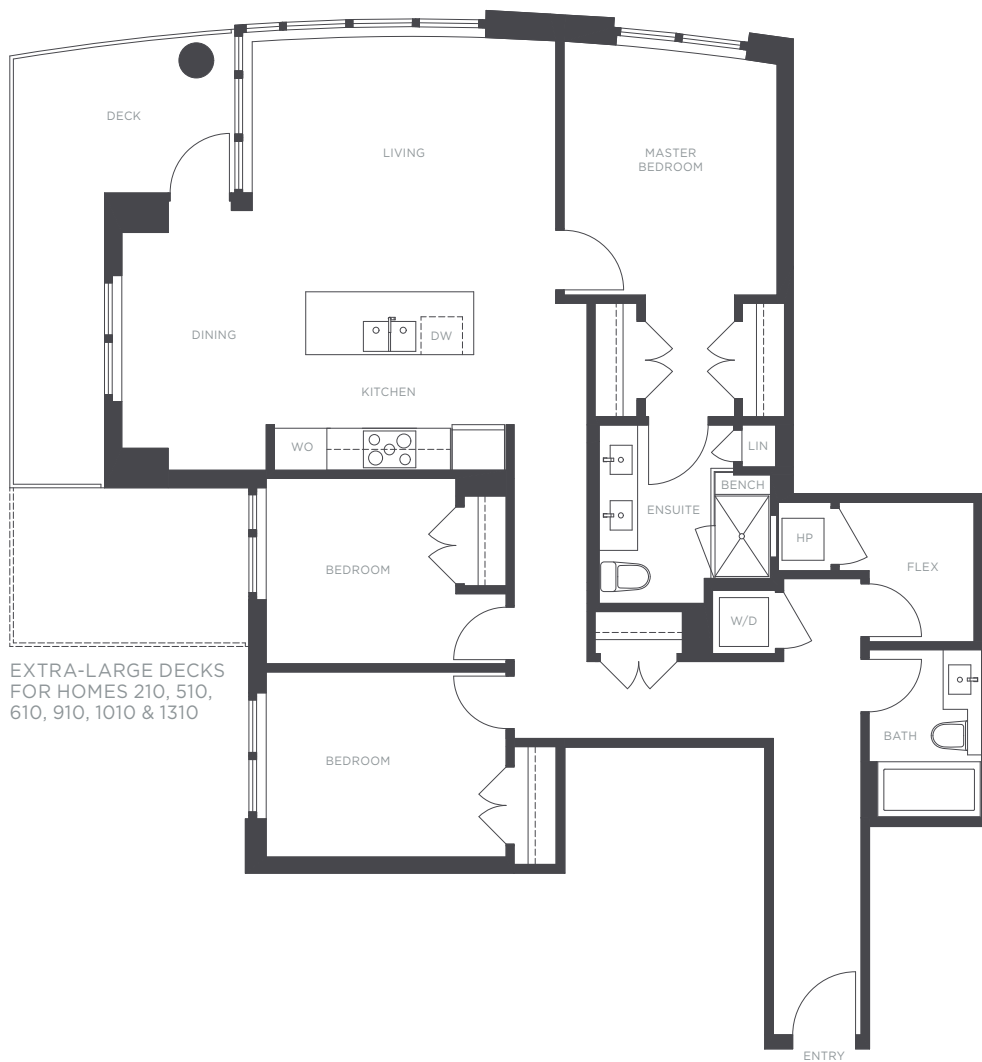

THE RESIDENCES

— AT NOBEL PARK —

EXTRA-LARGE DECKS
FOR HOMES 210, 510,
610, 910, 1010 & 1310

PLAN H
3533 ROSS DRIVE

3 BEDROOM + FLEX
2 BATHROOM
APPROX. 1,277 SQ. FT.