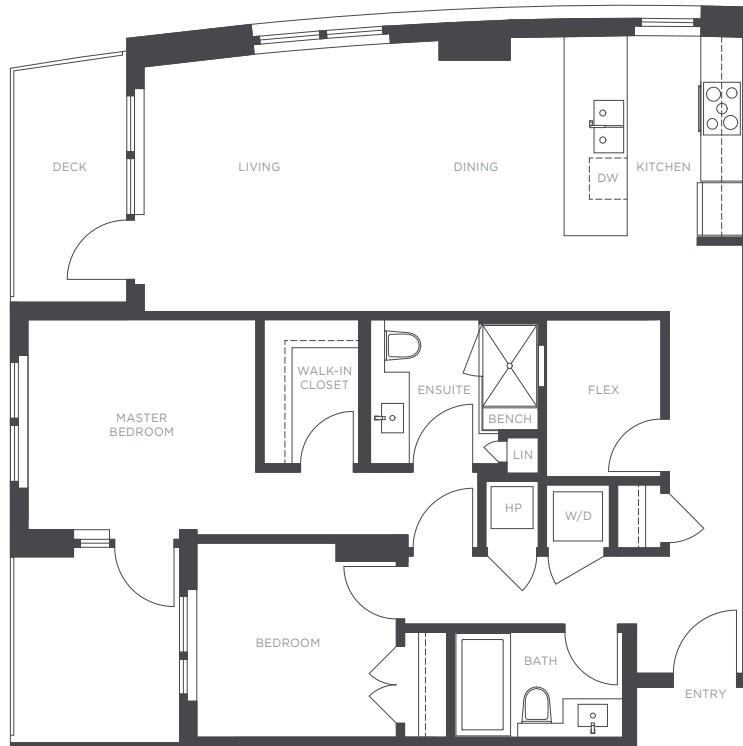

# THE RESIDENCES

— AT NOBEL PARK —

**PLAN G1**  
3533 ROSS DRIVE

2 BEDROOM + FLEX  
2 BATHROOM  
APPROX. 1,040 SQ. FT.