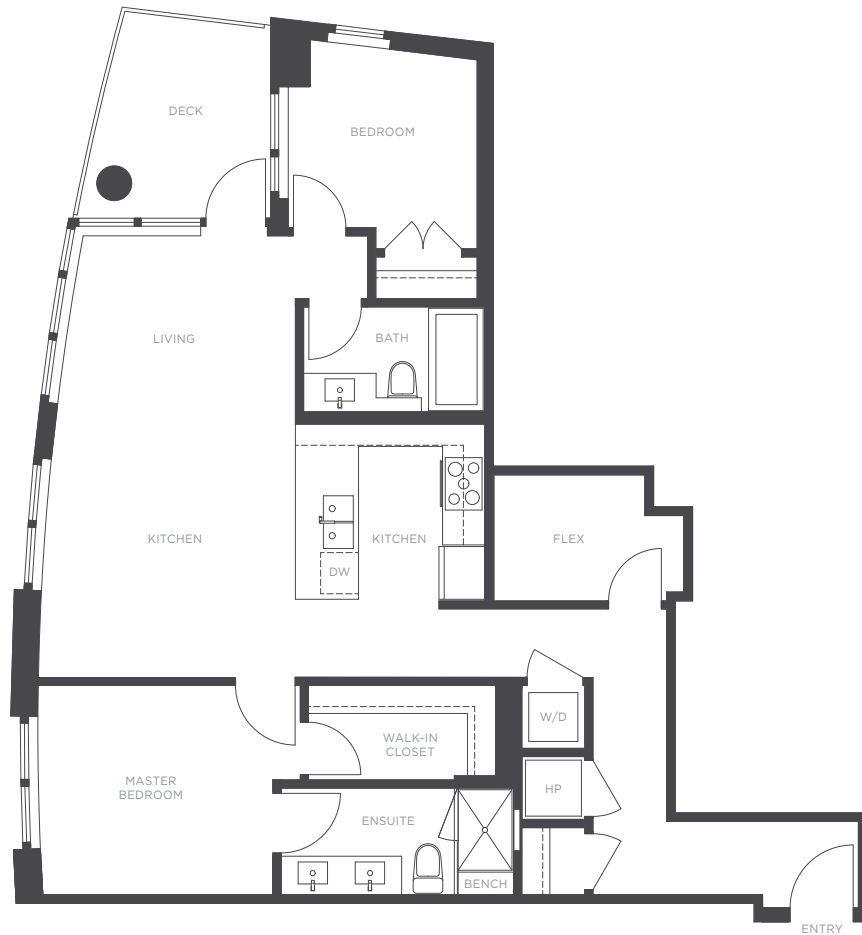

THE RESIDENCES

— AT NOBEL PARK —

PLAN G
3533 ROSS DRIVE

2 BEDROOM + FLEX
2 BATHROOM
APPROX. 1,030 SQ. FT.