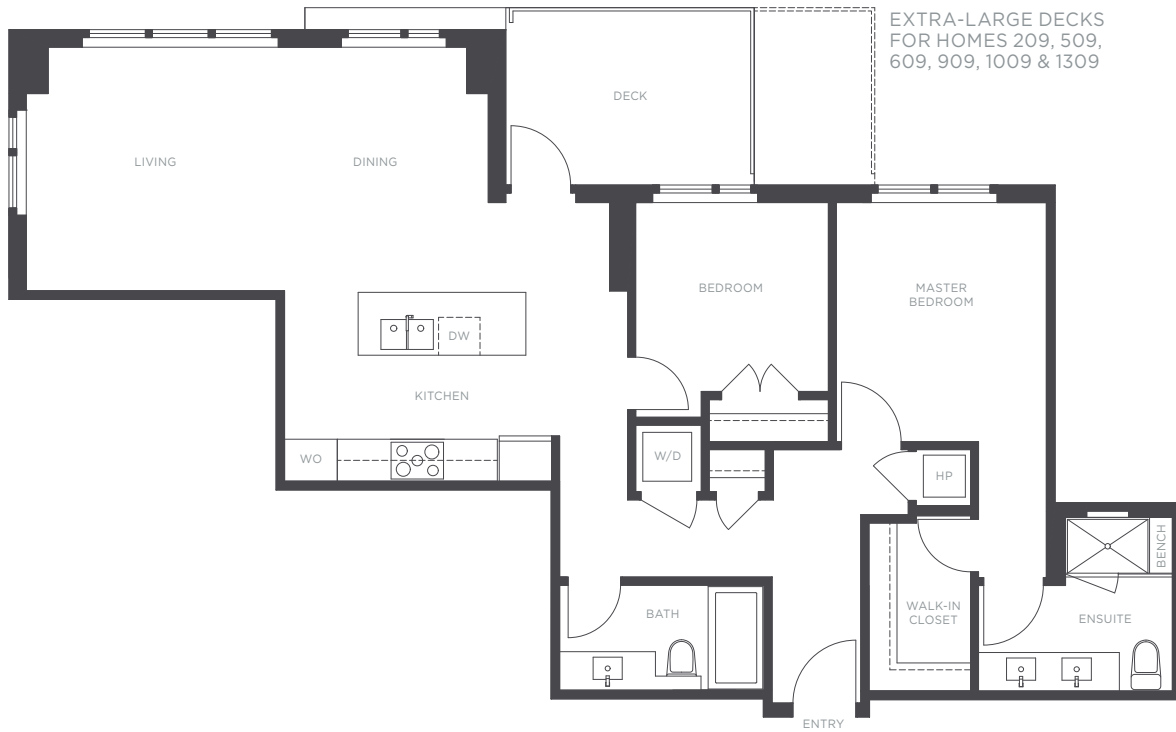

THE RESIDENCES

— AT NOBEL PARK —

EXTRA-LARGE DECKS
FOR HOMES 209, 509,
609, 909, 1009 & 1309

PLAN F
3533 ROSS DRIVE

2 BEDROOM
2 BATHROOM
APPROX. 1,076 SQ. FT.

LEVELS
1 TO 13