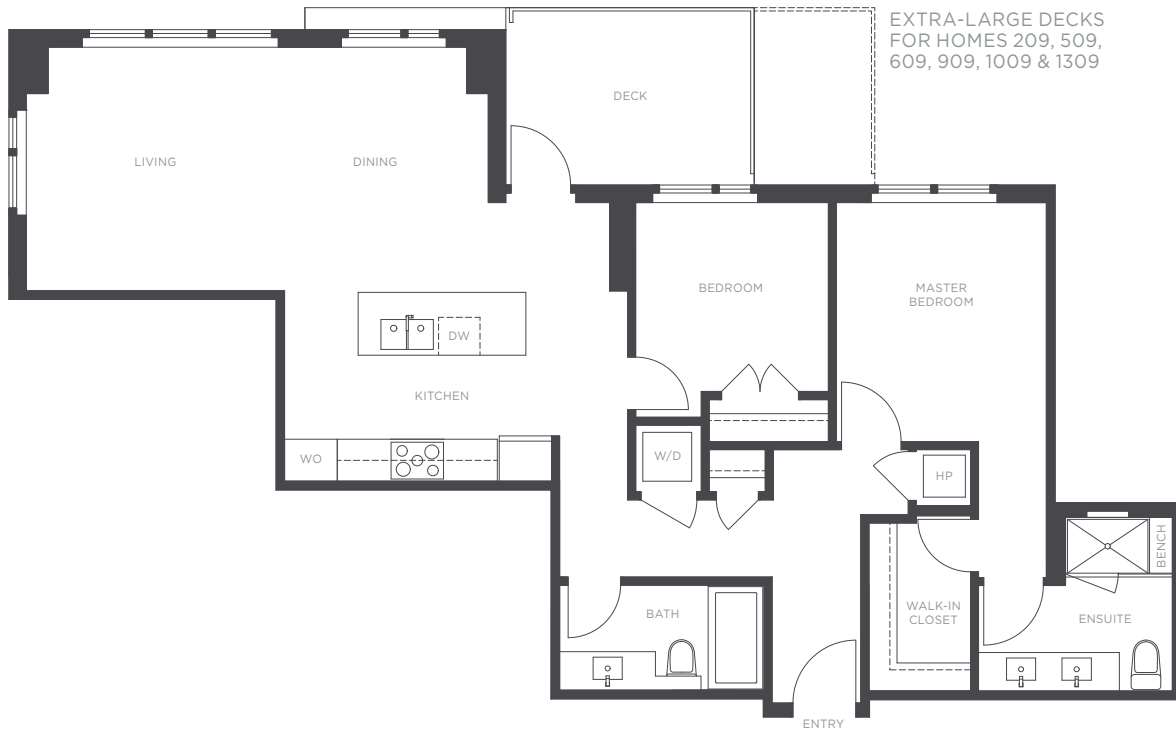

THE RESIDENCES

— AT NOBEL PARK —

PLAN F
3533 ROSS DRIVE

2 BEDROOM
2 BATHROOM
APPROX. 1,076 SQ. FT.