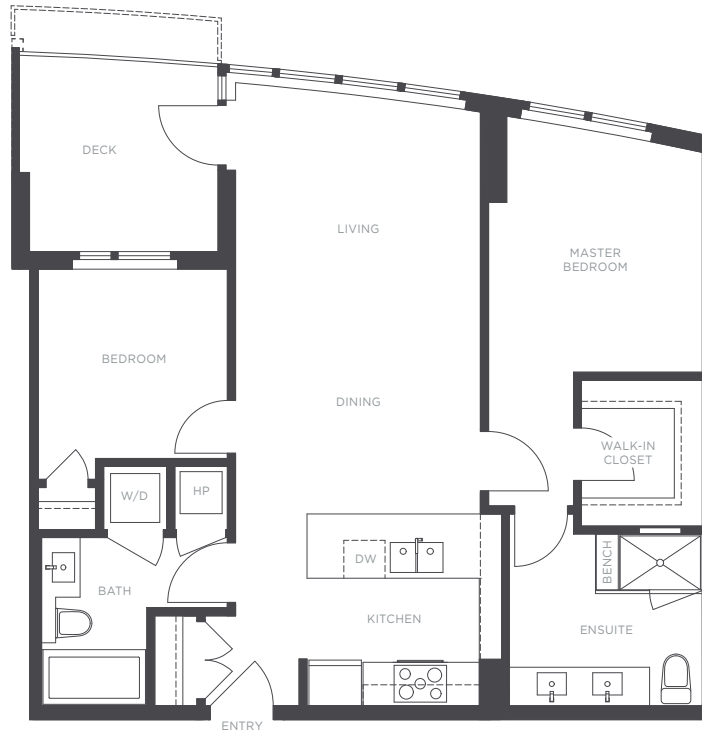

# THE RESIDENCES

— AT NOBEL PARK —

EXTRA-LARGE DECKS  
FOR HOMES 705 - 1405

**PLAN D5**  
3533 ROSS DRIVE

2 BEDROOM  
2 BATHROOM  
APPROX. 907 - 923 SQ. FT.