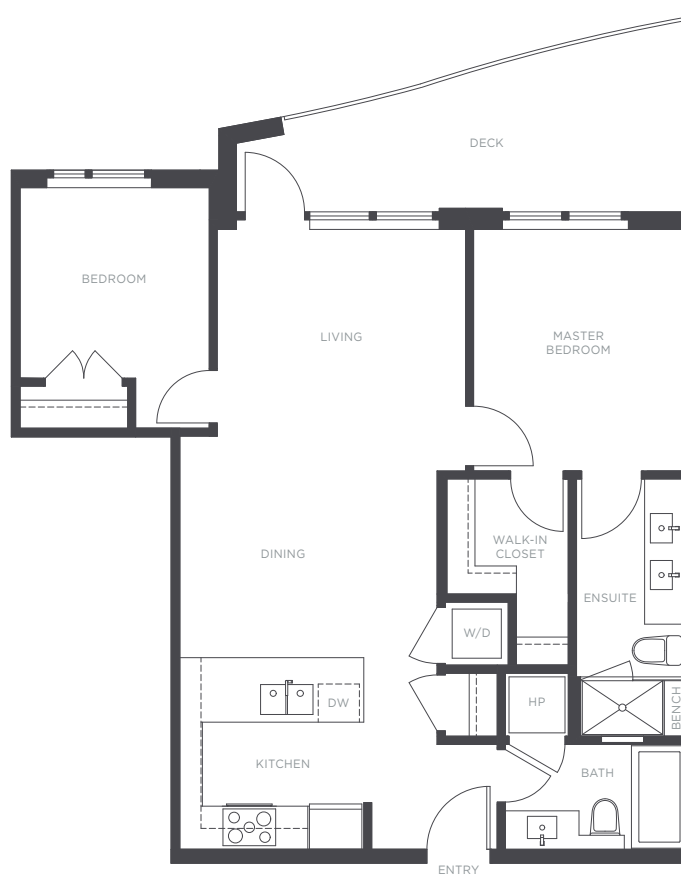

THE RESIDENCES

— AT NOBEL PARK —

PLAN D4
3533 ROSS DRIVE

2 BEDROOM
2 BATHROOM
APPROX. 880 SQ. FT.