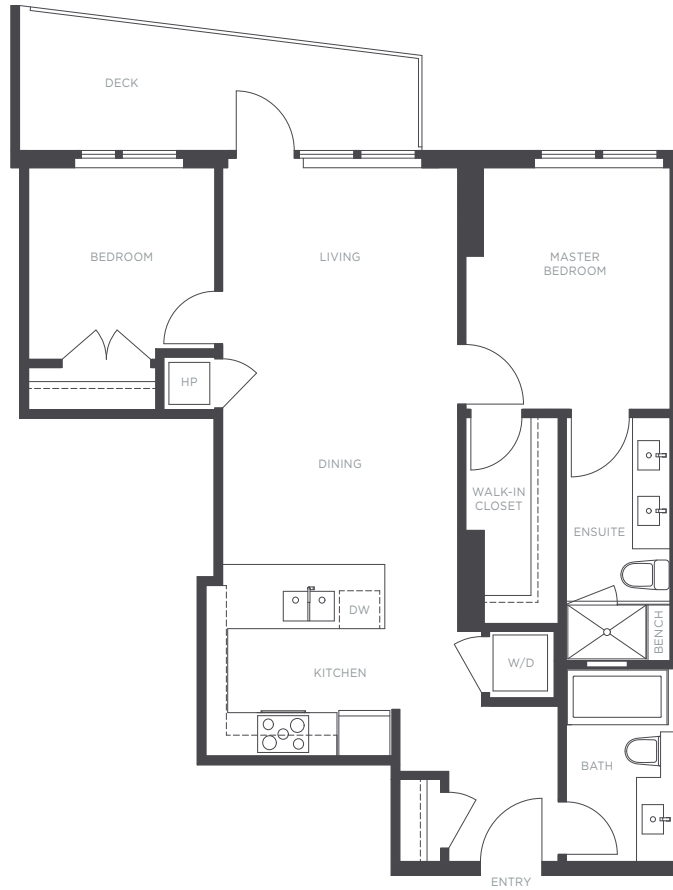

# THE RESIDENCES

— AT NOBEL PARK —

**PLAN D3**  
3533 ROSS DRIVE

2 BEDROOM  
2 BATHROOM  
APPROX. 871 SQ. FT.