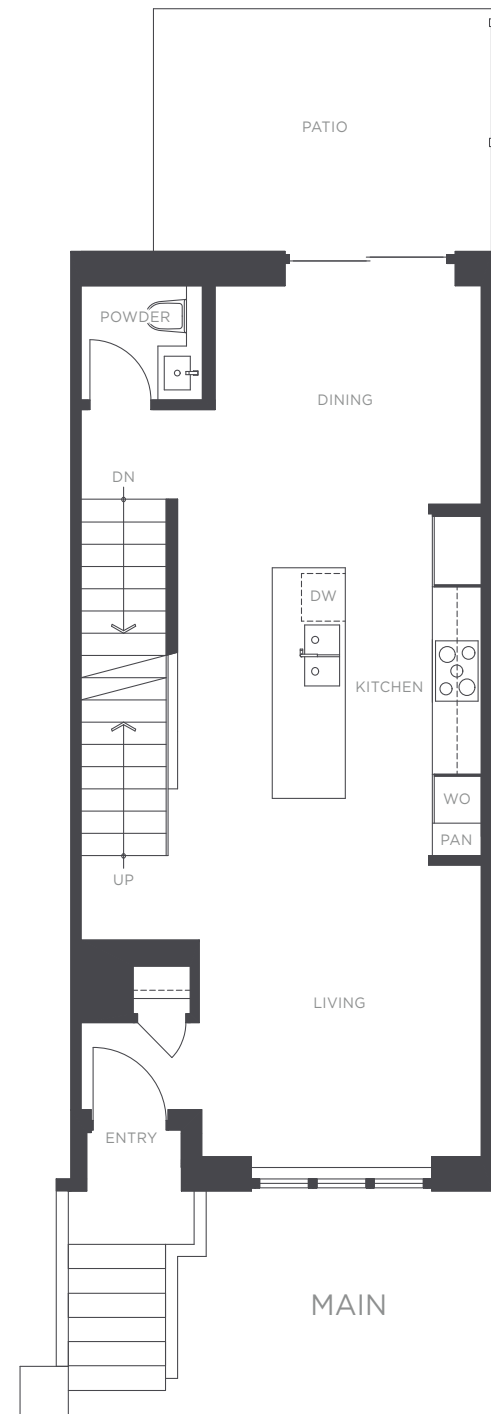

# THE RESIDENCES

— AT NOBEL PARK —

WINDOW FOR HOME #6, 7, 11, 14, 15, 18, 19

LOWER LEVEL LAYOUT VARIES

MAIN

SECOND

UPPER

**Townhome B**  
3483 ROSS DRIVE

3 BEDROOM  
3.5 BATHROOM  
APPROX. 2,008 - 2,013 SQ. FT.