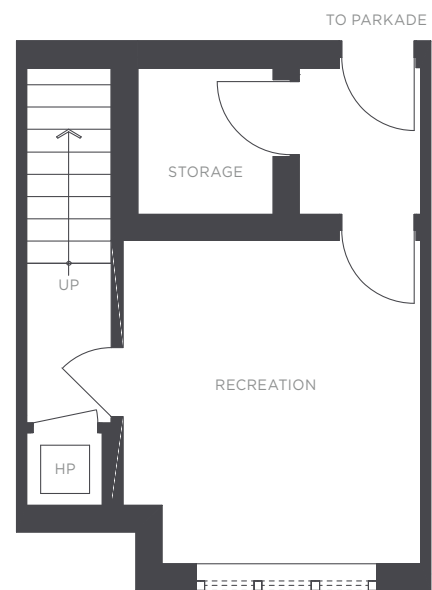

# THE RESIDENCES

— AT NOBEL PARK —

WINDOW FOR HOME #6, 7, 11, 14, 15, 18, 19

LOWER LEVEL LAYOUT VARIES

MAIN

SECOND

UPPER

**Townhome B**  
3483 ROSS DRIVE

3 BEDROOM  
3.5 BATHROOM  
APPROX. 2,008 - 2,013 SQ. FT.