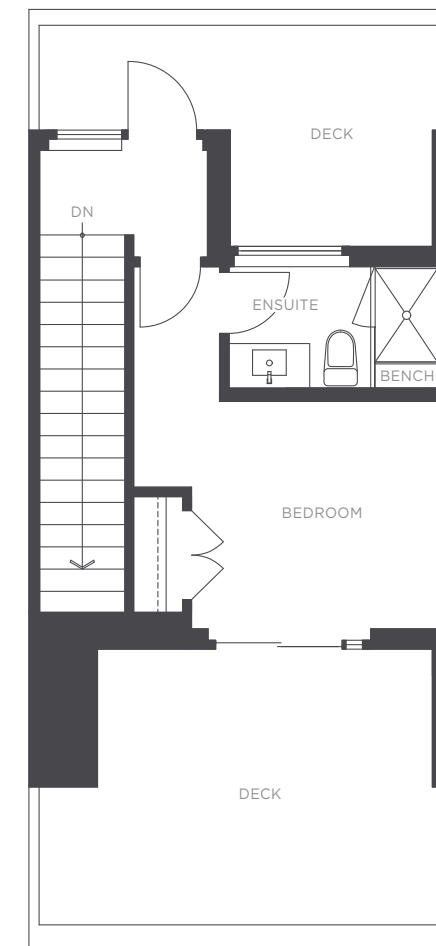

THE RESIDENCES

— AT NOBEL PARK —

WINDOW FOR HOME #6, 7, 11, 14, 15, 18, 19

LOWER LEVEL LAYOUT VARIES

MAIN

SECOND

UPPER

TOWNHOME B
3483 ROSS DRIVE

3 BEDROOM
3.5 BATHROOM
APPROX. 2,008 - 2,013 SQ. FT.