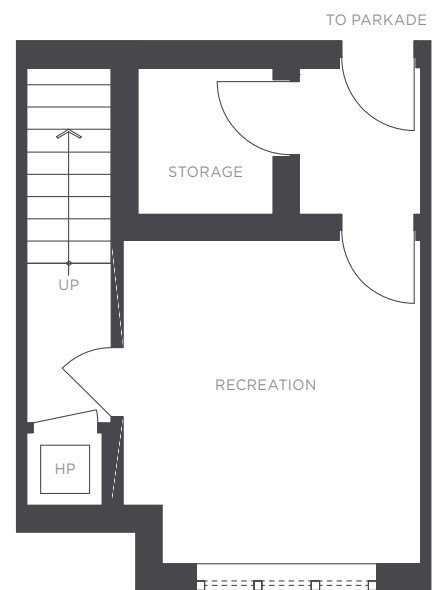

THE RESIDENCES

— AT NOBEL PARK —

WINDOW FOR HOME #6, 7, 11, 14, 15, 18, 19

LOWER LEVEL LAYOUT VARIES

MAIN

SECOND

UPPER

TOWNHOME B
3483 ROSS DRIVE

3 BEDROOM
3.5 BATHROOM
APPROX. 2,008 - 2,013 SQ. FT.