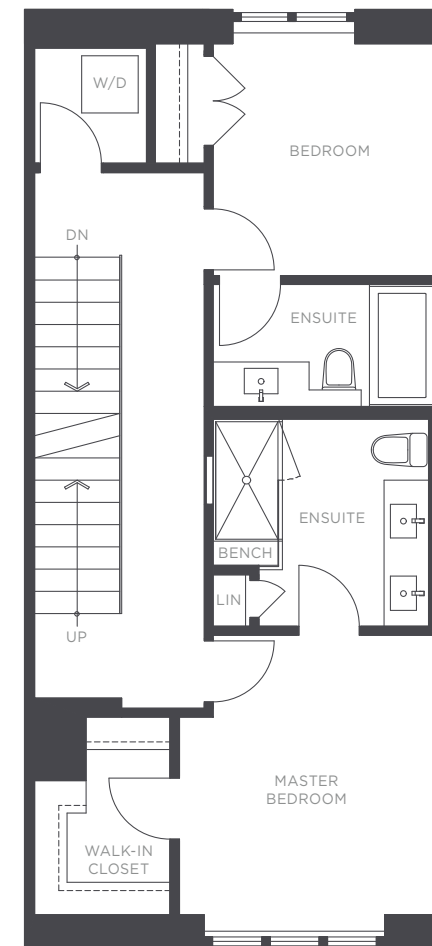

THE RESIDENCES

— AT NOBEL PARK —

WINDOW FOR HOME #6, 7, 11, 14, 15, 18, 19

LOWER LEVEL LAYOUT VARIES

MAIN

SECOND

UPPER

TOWNHOME B
3483 ROSS DRIVE

3 BEDROOM
3.5 BATHROOM
APPROX. 2,008 - 2,013 SQ. FT.