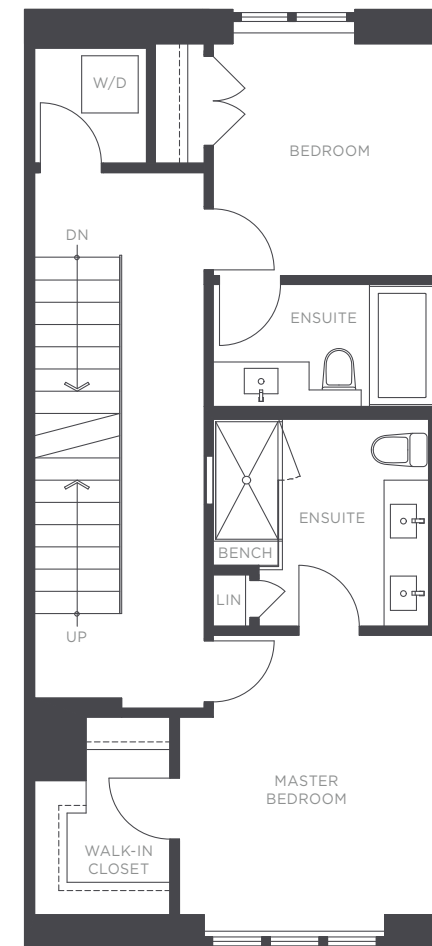

# THE RESIDENCES

— AT NOBEL PARK —

WINDOW FOR HOME #6, 7, 11, 14, 15, 18, 19

LOWER LEVEL LAYOUT VARIES

MAIN

SECOND

UPPER

**Townhome B**  
3483 ROSS DRIVE

3 BEDROOM  
3.5 BATHROOM  
APPROX. 2,008 - 2,013 SQ. FT.