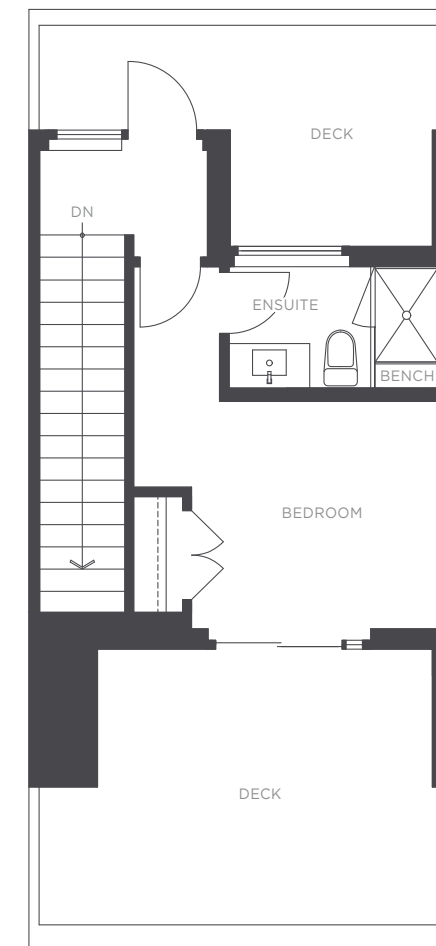

# THE RESIDENCES

— AT NOBEL PARK —

WINDOW FOR HOME #6, 7, 11, 14, 15, 18, 19

LOWER LEVEL LAYOUT VARIES

MAIN

SECOND

UPPER

**Townhome B**  
3483 ROSS DRIVE

3 BEDROOM  
3.5 BATHROOM  
APPROX. 2,008 - 2,013 SQ. FT.