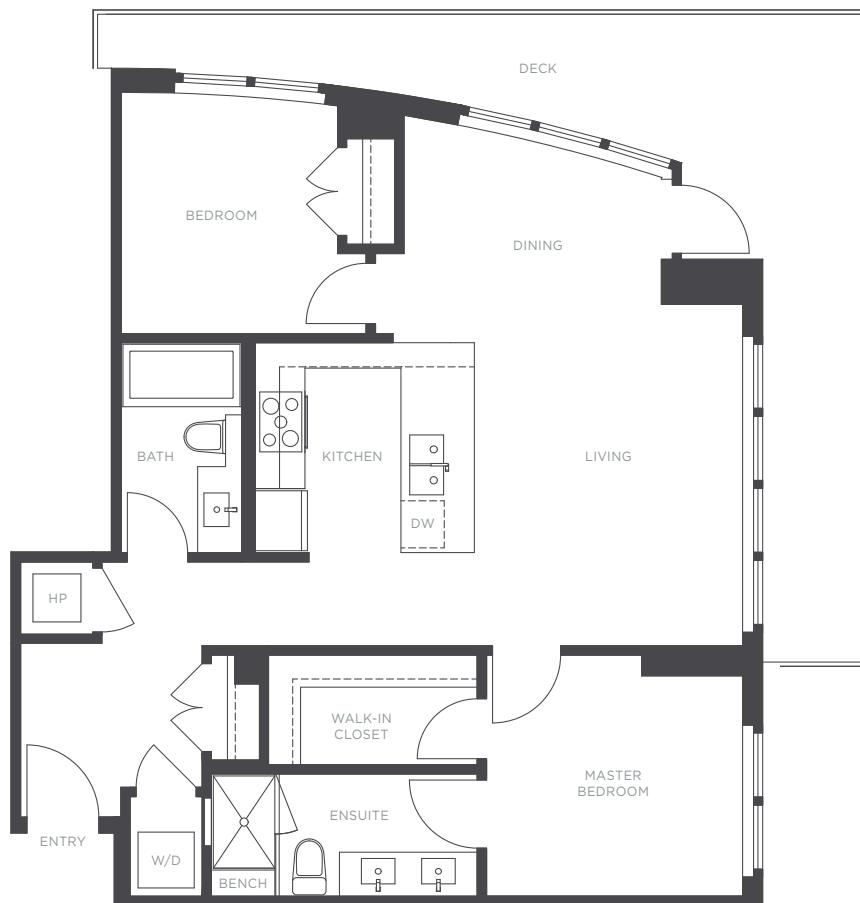

THE RESIDENCES

— AT NOBEL PARK —

PLAN F1
3563 ROSS DRIVE

2 BEDROOM
2 BATHROOM
APPROX. 934 SQ. FT.