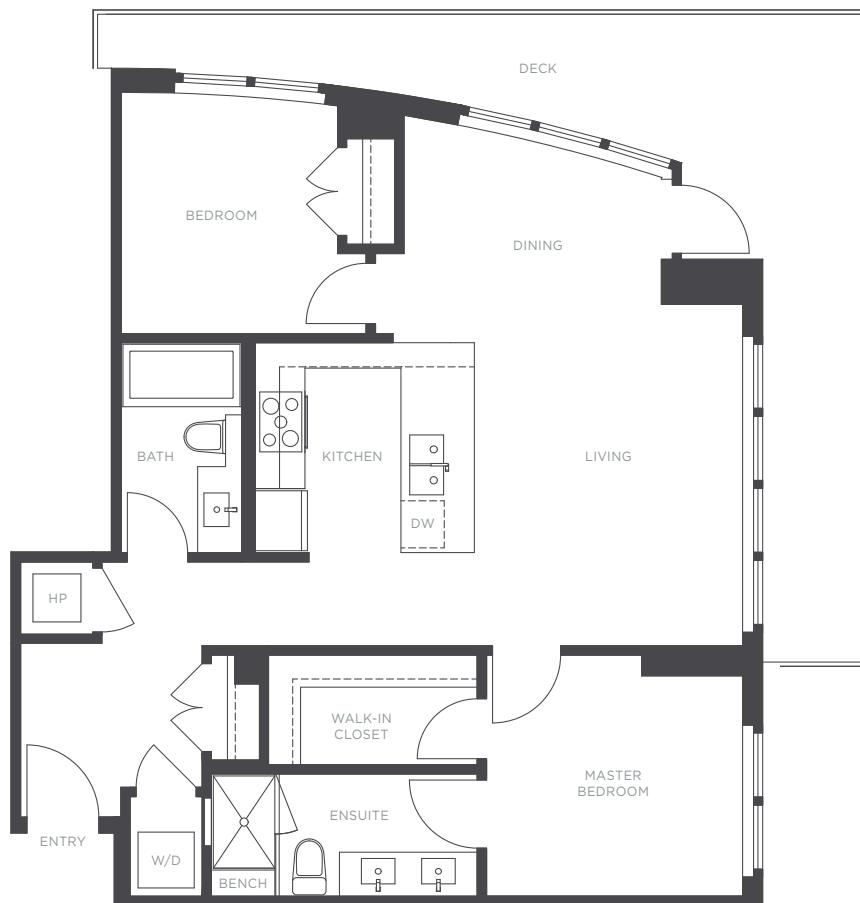

# THE RESIDENCES

— AT NOBEL PARK —

**PLAN F1**  
3563 ROSS DRIVE

**2 BEDROOM**  
**2 BATHROOM**  
APPROX. 934 SQ. FT.