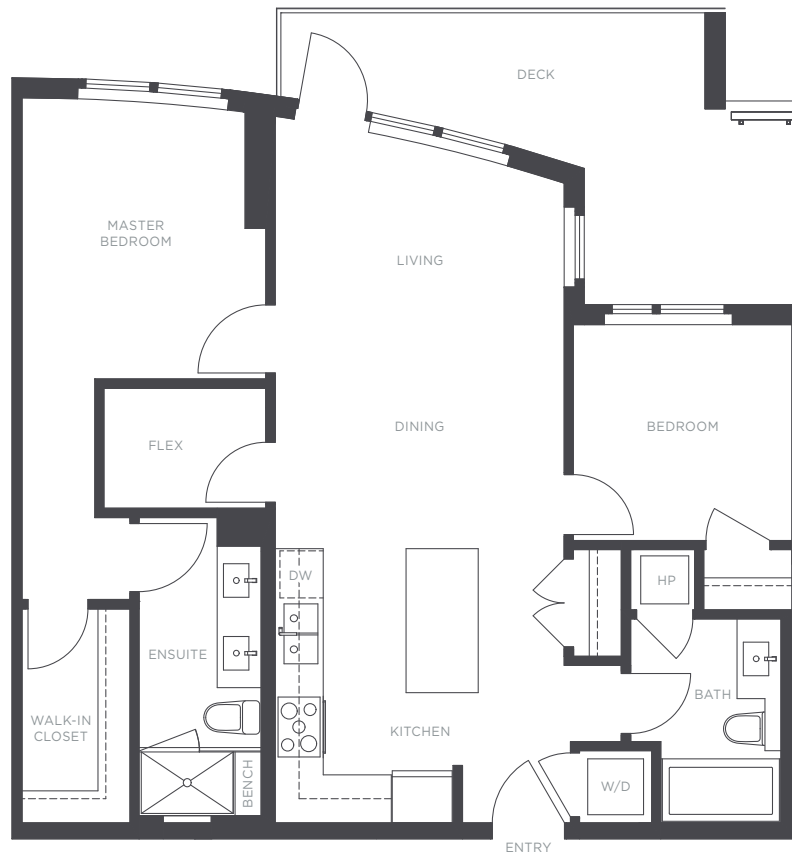

# THE RESIDENCES

— AT NOBEL PARK —

**PLAN E**  
3563 ROSS DRIVE

**2 BEDROOM + FLEX**  
**2 BATHROOM**  
APPROX. 925 SQ. FT.