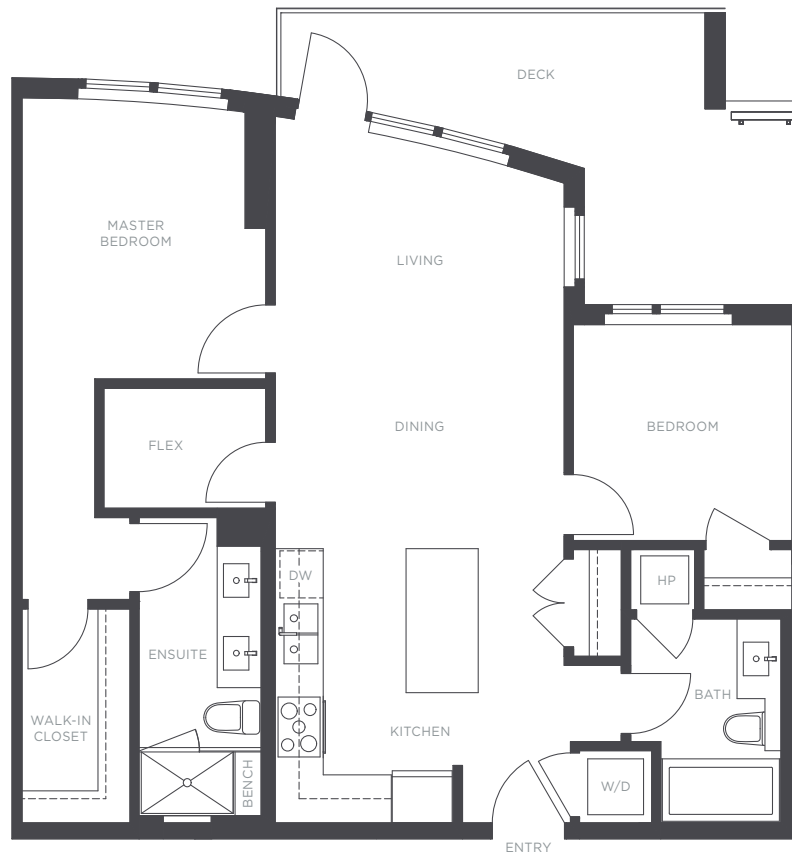

THE RESIDENCES

— AT NOBEL PARK —

PLAN E
3563 ROSS DRIVE

2 BEDROOM + FLEX
2 BATHROOM
APPROX. 925 SQ. FT.