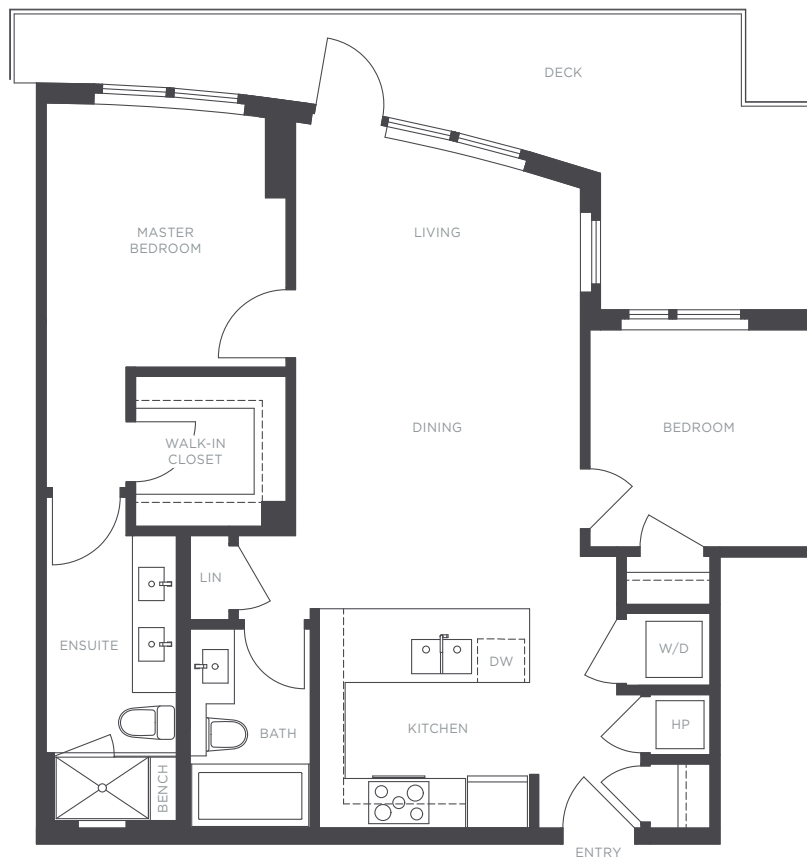

# THE RESIDENCES

— AT NOBEL PARK —

**PLAN D2**  
3563 ROSS DRIVE

**2 BEDROOM**  
**2 BATHROOM**  
APPROX. 877 SQ. FT.