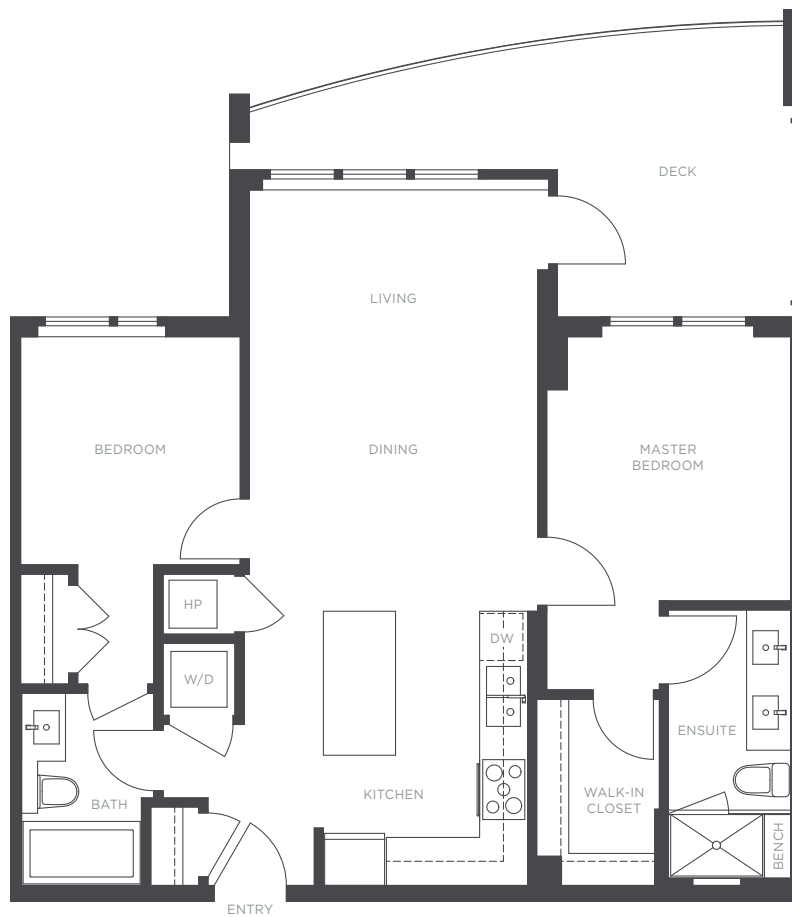

THE RESIDENCES

— AT NOBEL PARK —

PLAN D
3563 ROSS DRIVE

2 BEDROOM
2 BATHROOM
APPROX. 886 SQ. FT.