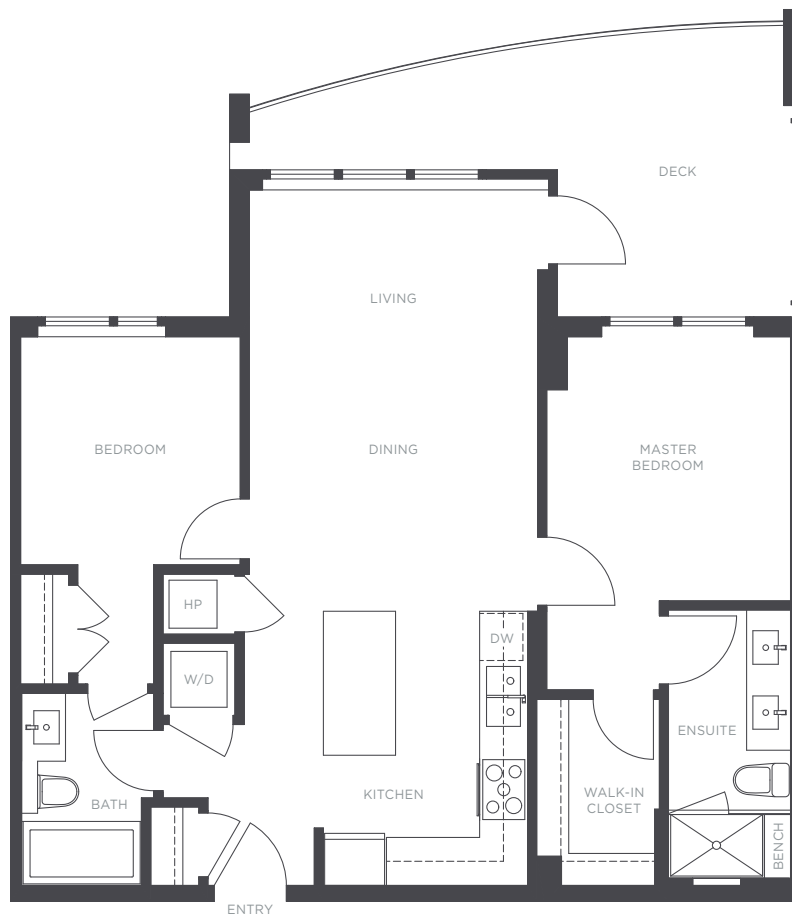

THE RESIDENCES

— AT NOBEL PARK —

PLAN D
3563 ROSS DRIVE

2 BEDROOM
2 BATHROOM
APPROX. 886 SQ. FT.