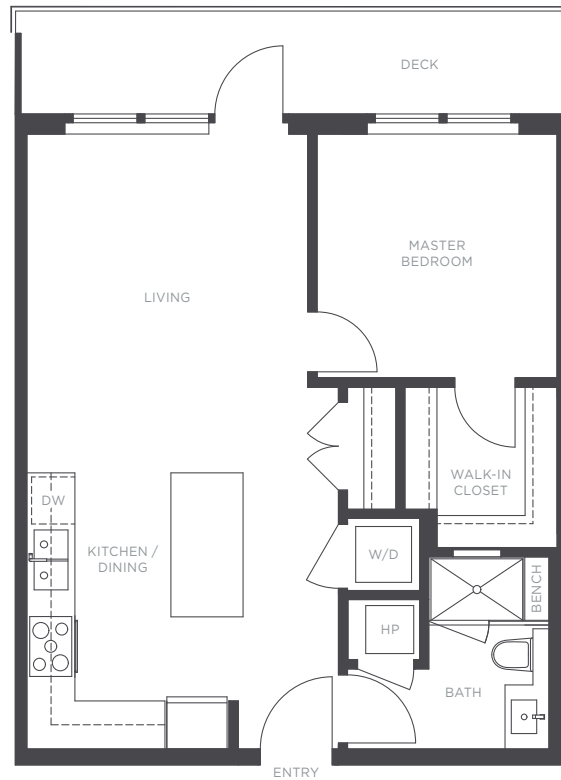

THE RESIDENCES

— AT NOBEL PARK —

PLAN A
3563 ROSS DRIVE

1 BEDROOM
1 BATHROOM
APPROX. 624 SQ. FT.