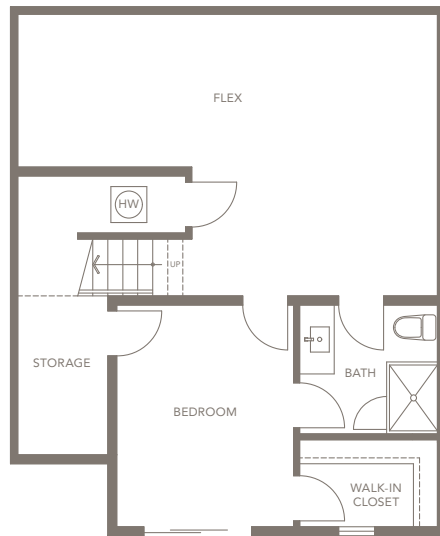

# PLAN C

4 BEDROOM + FLEX, 3½ BATHROOM  
2,325 SQ.FT.

LOWER

MAIN

UPPER