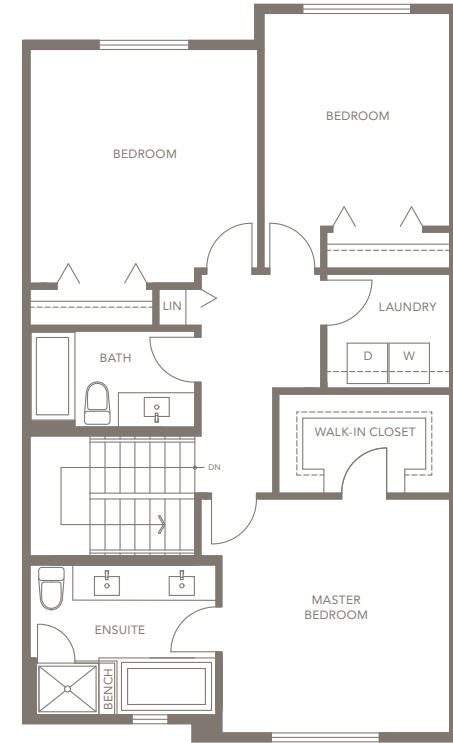

# PLAN C

4 BEDROOM + FLEX, 3½ BATHROOM  
2,325 SQ.FT.

LOWER

MAIN

UPPER