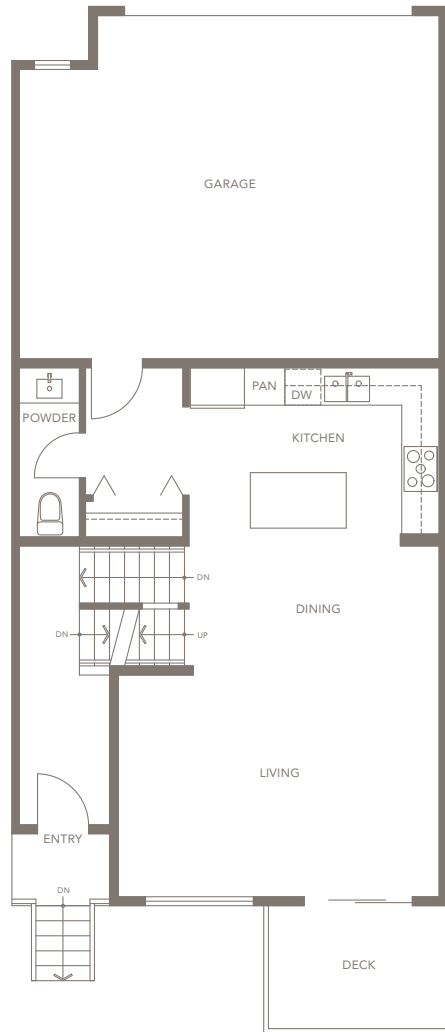

# PLAN C

4 BEDROOM + FLEX, 3½ BATHROOM  
2,325 SQ.FT.

LOWER

MAIN

UPPER