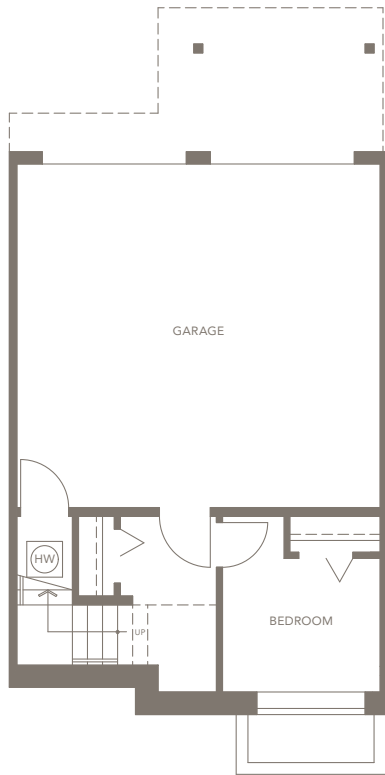

PLAN A

4 BEDROOM, 2½ BATHROOM

1,496 SQ.FT.

LOWER

MAIN

UPPER