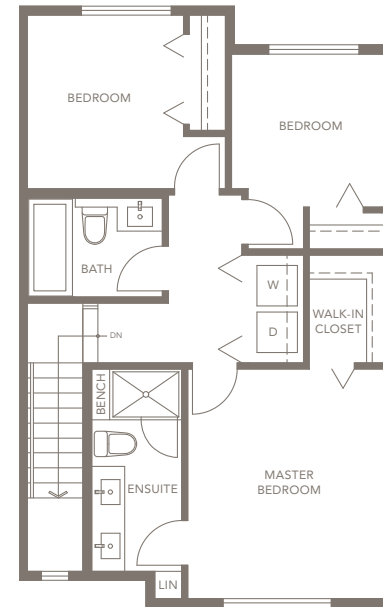

PLAN A

4 BEDROOM, 2½ BATHROOM

1,496 SQ.FT.

LOWER

MAIN

UPPER