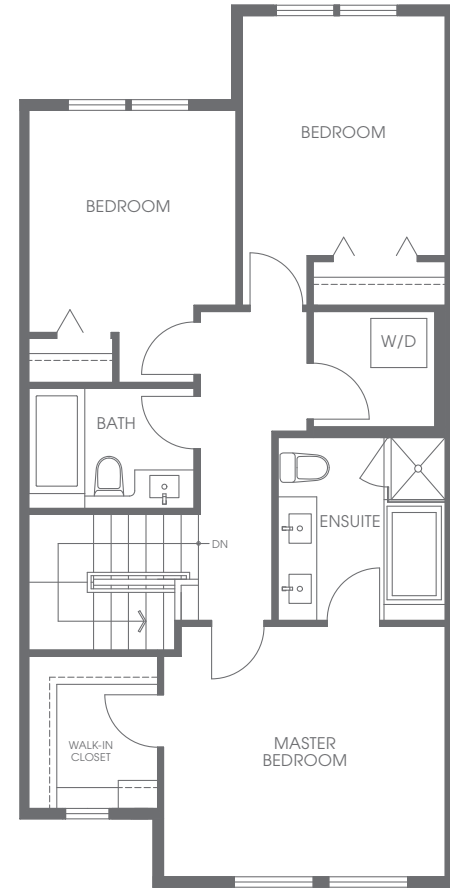

PLAN C | MAINSAIL SERIES – 4 BEDROOM | 3.5 BATH | APPROX. 1,850 SQ.FT.

DRAFT

LOWER

MAIN

UPPER