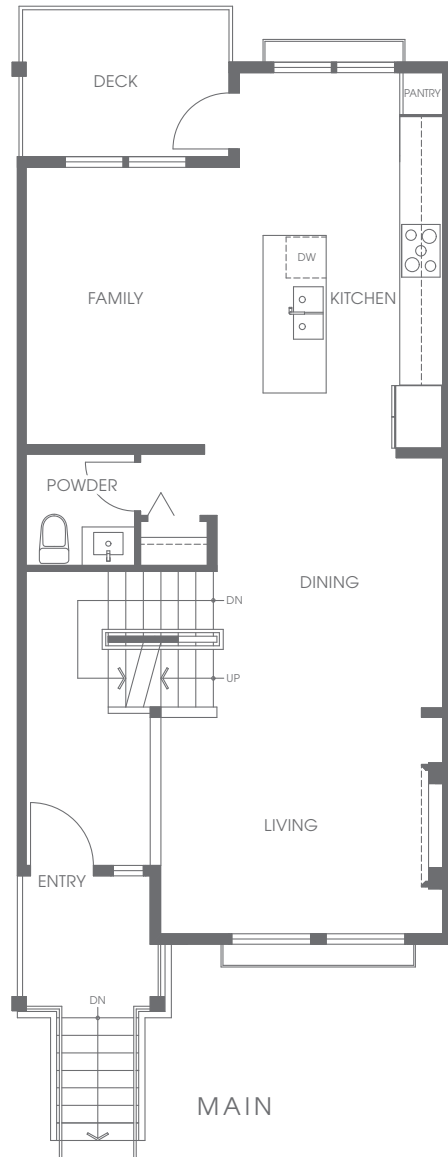

PLAN C | MAINSAIL SERIES – 4 BEDROOM | 3.5 BATH | APPROX. 1,850 SQ.FT.

DRAFT

LOWER

MAIN

UPPER