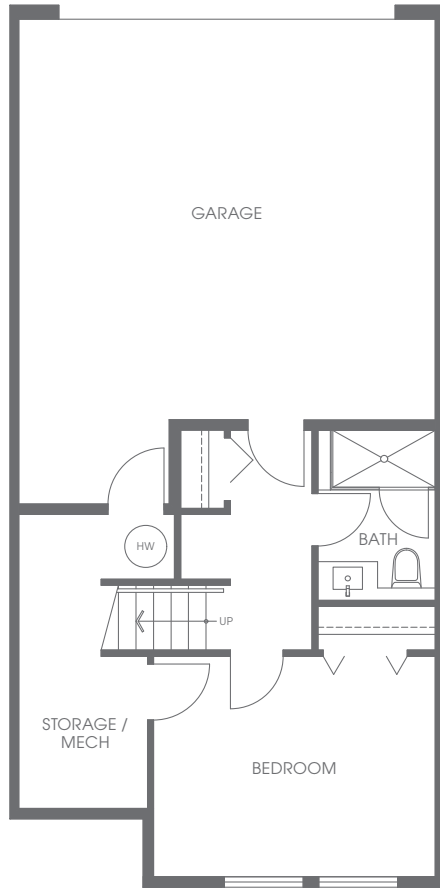

PLAN C | MAINSAIL SERIES – 4 BEDROOM | 3.5 BATH | APPROX. 1,850 SQ.FT.

DRAFT

LOWER

MAIN

UPPER