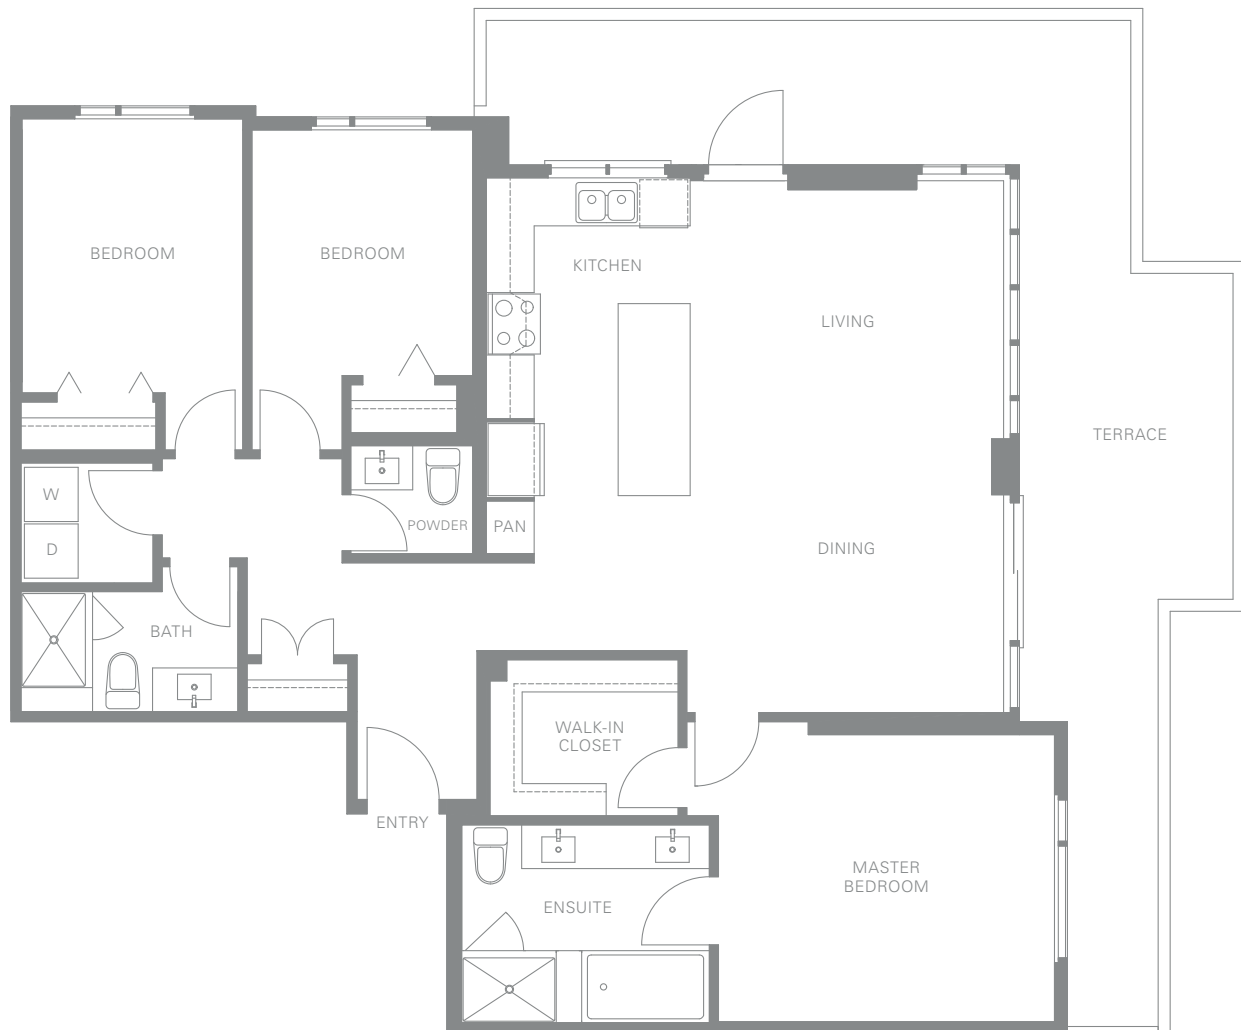

THE LLOYD
AT WINDSOR GATE

PENTHOUSE 1

3 BEDROOM, 2.5 BATHROOM
APPROX. 1,363 SQ.FT.

LEVEL 27

The developer reserves the right to make modifications or substitutions should they be necessary. Any measurements provided are approximate only.
The quality residences at The Lloyd are built by Polygon Windsor Gate Ltd. and Polygon Lloyd Tower Ltd.