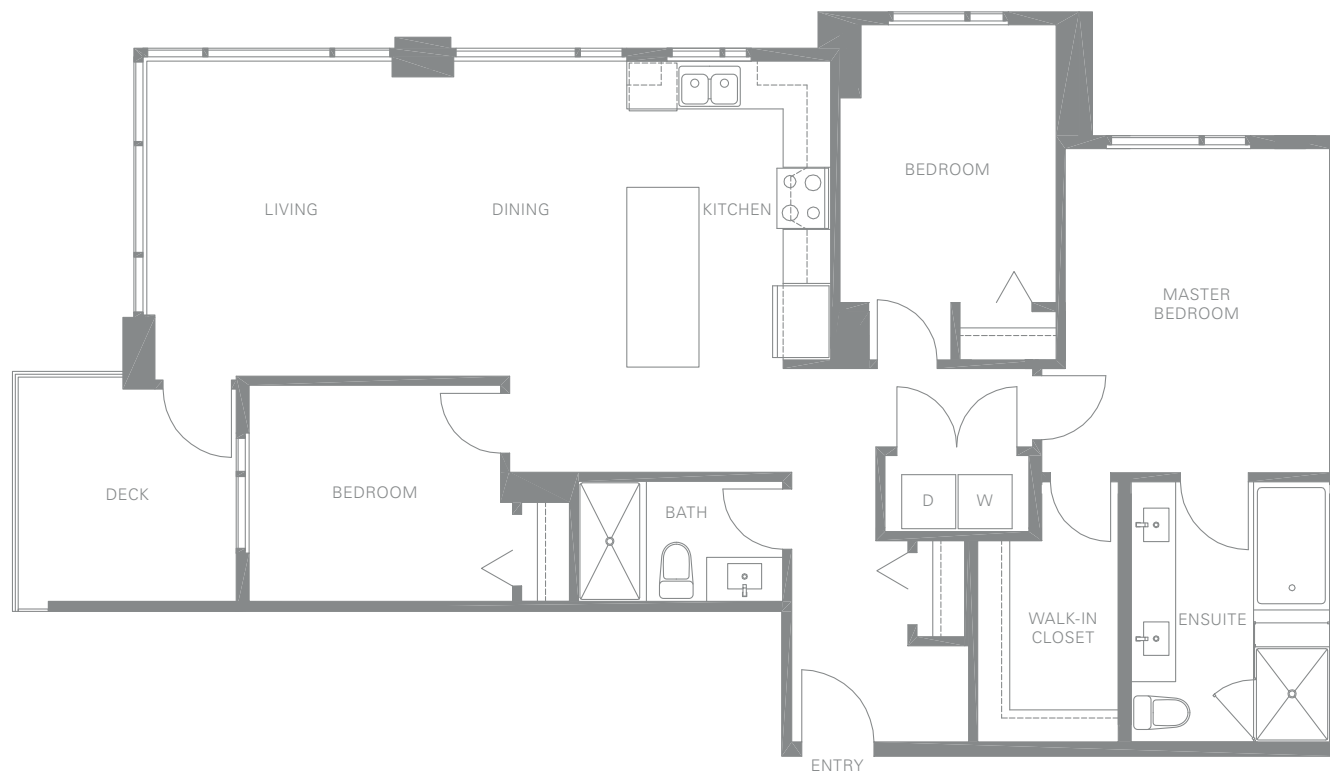

# THE LLOYD

AT WINDSOR GATE

# G

3 BEDROOM, 2 BATHROOM  
APPROX. 1,243 SQ.FT.

LEVELS 4 TO 26 

The developer reserves the right to make modifications or substitutions should they be necessary. Any measurements provided are approximate only.  
The quality residences at The Lloyd are built by Polygon Windsor Gate Ltd. and Polygon Lloyd Tower Ltd.