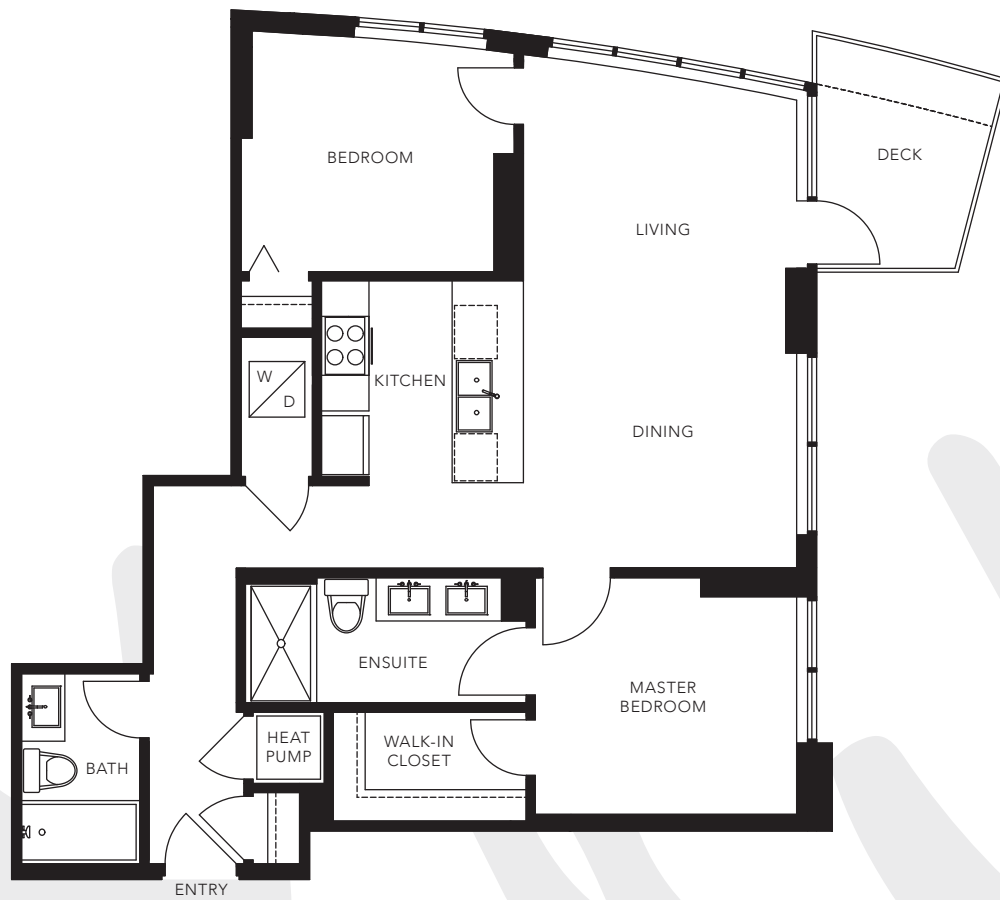

## PLAN D

2 bedroom, 2 bathroom

Approx. 921 sq.ft.

The developer reserves the right to make modifications or substitutions should they be necessary. Any measurements provided are approximate only. The quality residences at The Laureates are developed by Polygon Laureates Tower Ltd.