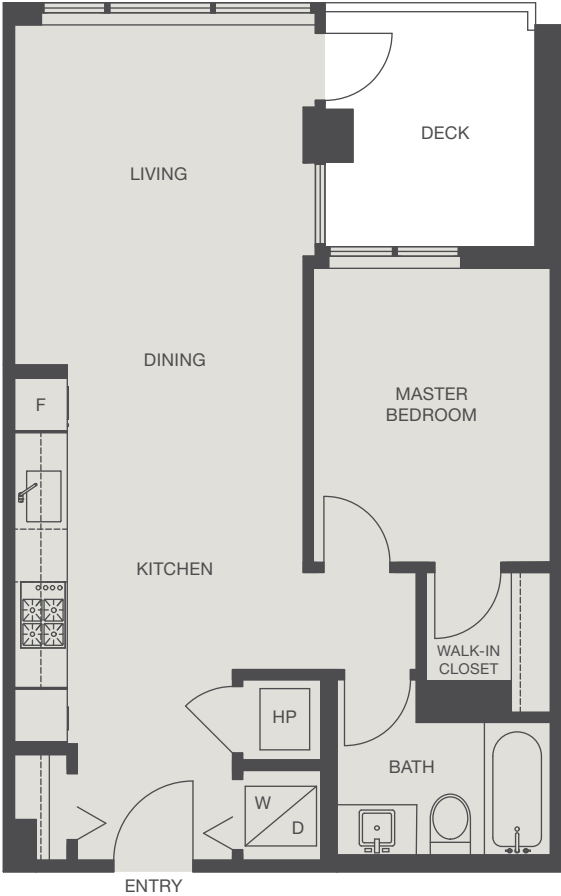

PLAN A

1 BED, 1 BATH

601 SQ. FT. (APPROX.)

The developer reserves the right to make modifications or substitutions should they be necessary. Any measurements provided are approximately only. The quality residences at Avanti are built by Polygon Avanti Homes Ltd.