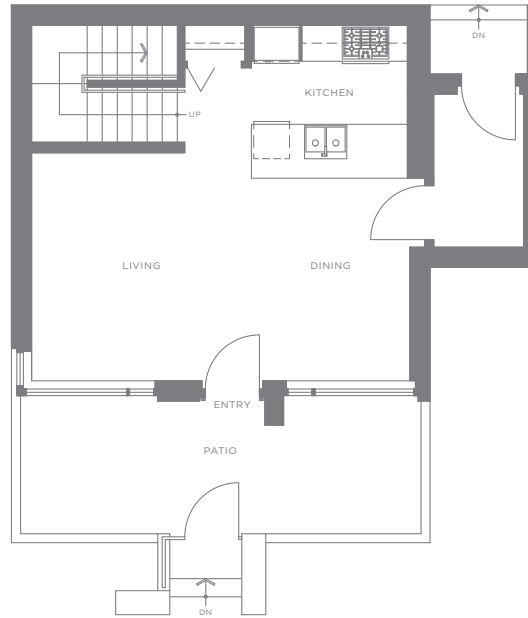

# FULTON HOUSE

SECOND

UPPER

LEVEL 1

MAIN

## CITYHOME A

3 BEDROOM  
1,397 SQ.FT. (APPROX.)

The developer reserves the right to make modifications or substitutions should they be necessary. Any measurements provided are approximate only. The quality residences at Fulton House are built by Polygon Fulton House Ltd.