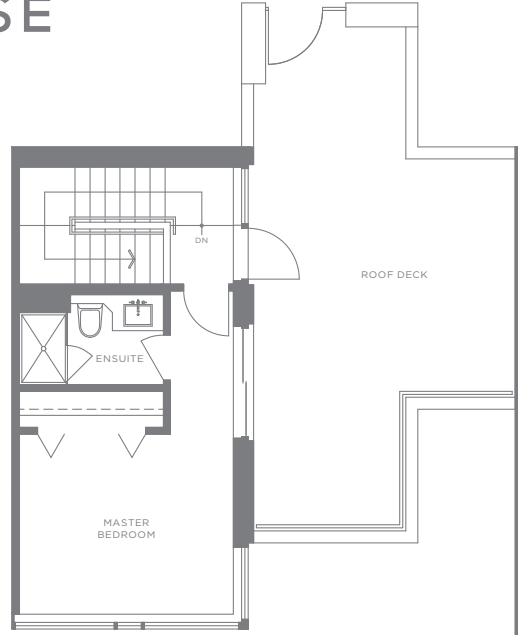

# FULTON HOUSE

SECOND

UPPER

LEVEL 1

MAIN

## CITYHOME A

3 BEDROOM  
1,397 SQ.FT. (APPROX.)

The developer reserves the right to make modifications or substitutions should they be necessary. Any measurements provided are approximate only. The quality residences at Fulton House are built by Polygon Fulton House Ltd.