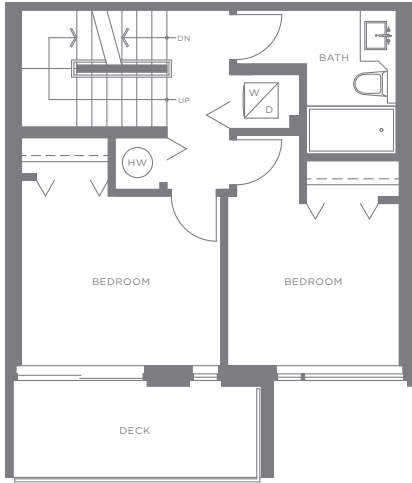

# FULTON HOUSE

SECOND

UPPER

LEVEL 1

MAIN

## CITYHOME A

3 BEDROOM  
1,397 SQ.FT. (APPROX.)

The developer reserves the right to make modifications or substitutions should they be necessary. Any measurements provided are approximate only. The quality residences at Fulton House are built by Polygon Fulton House Ltd.